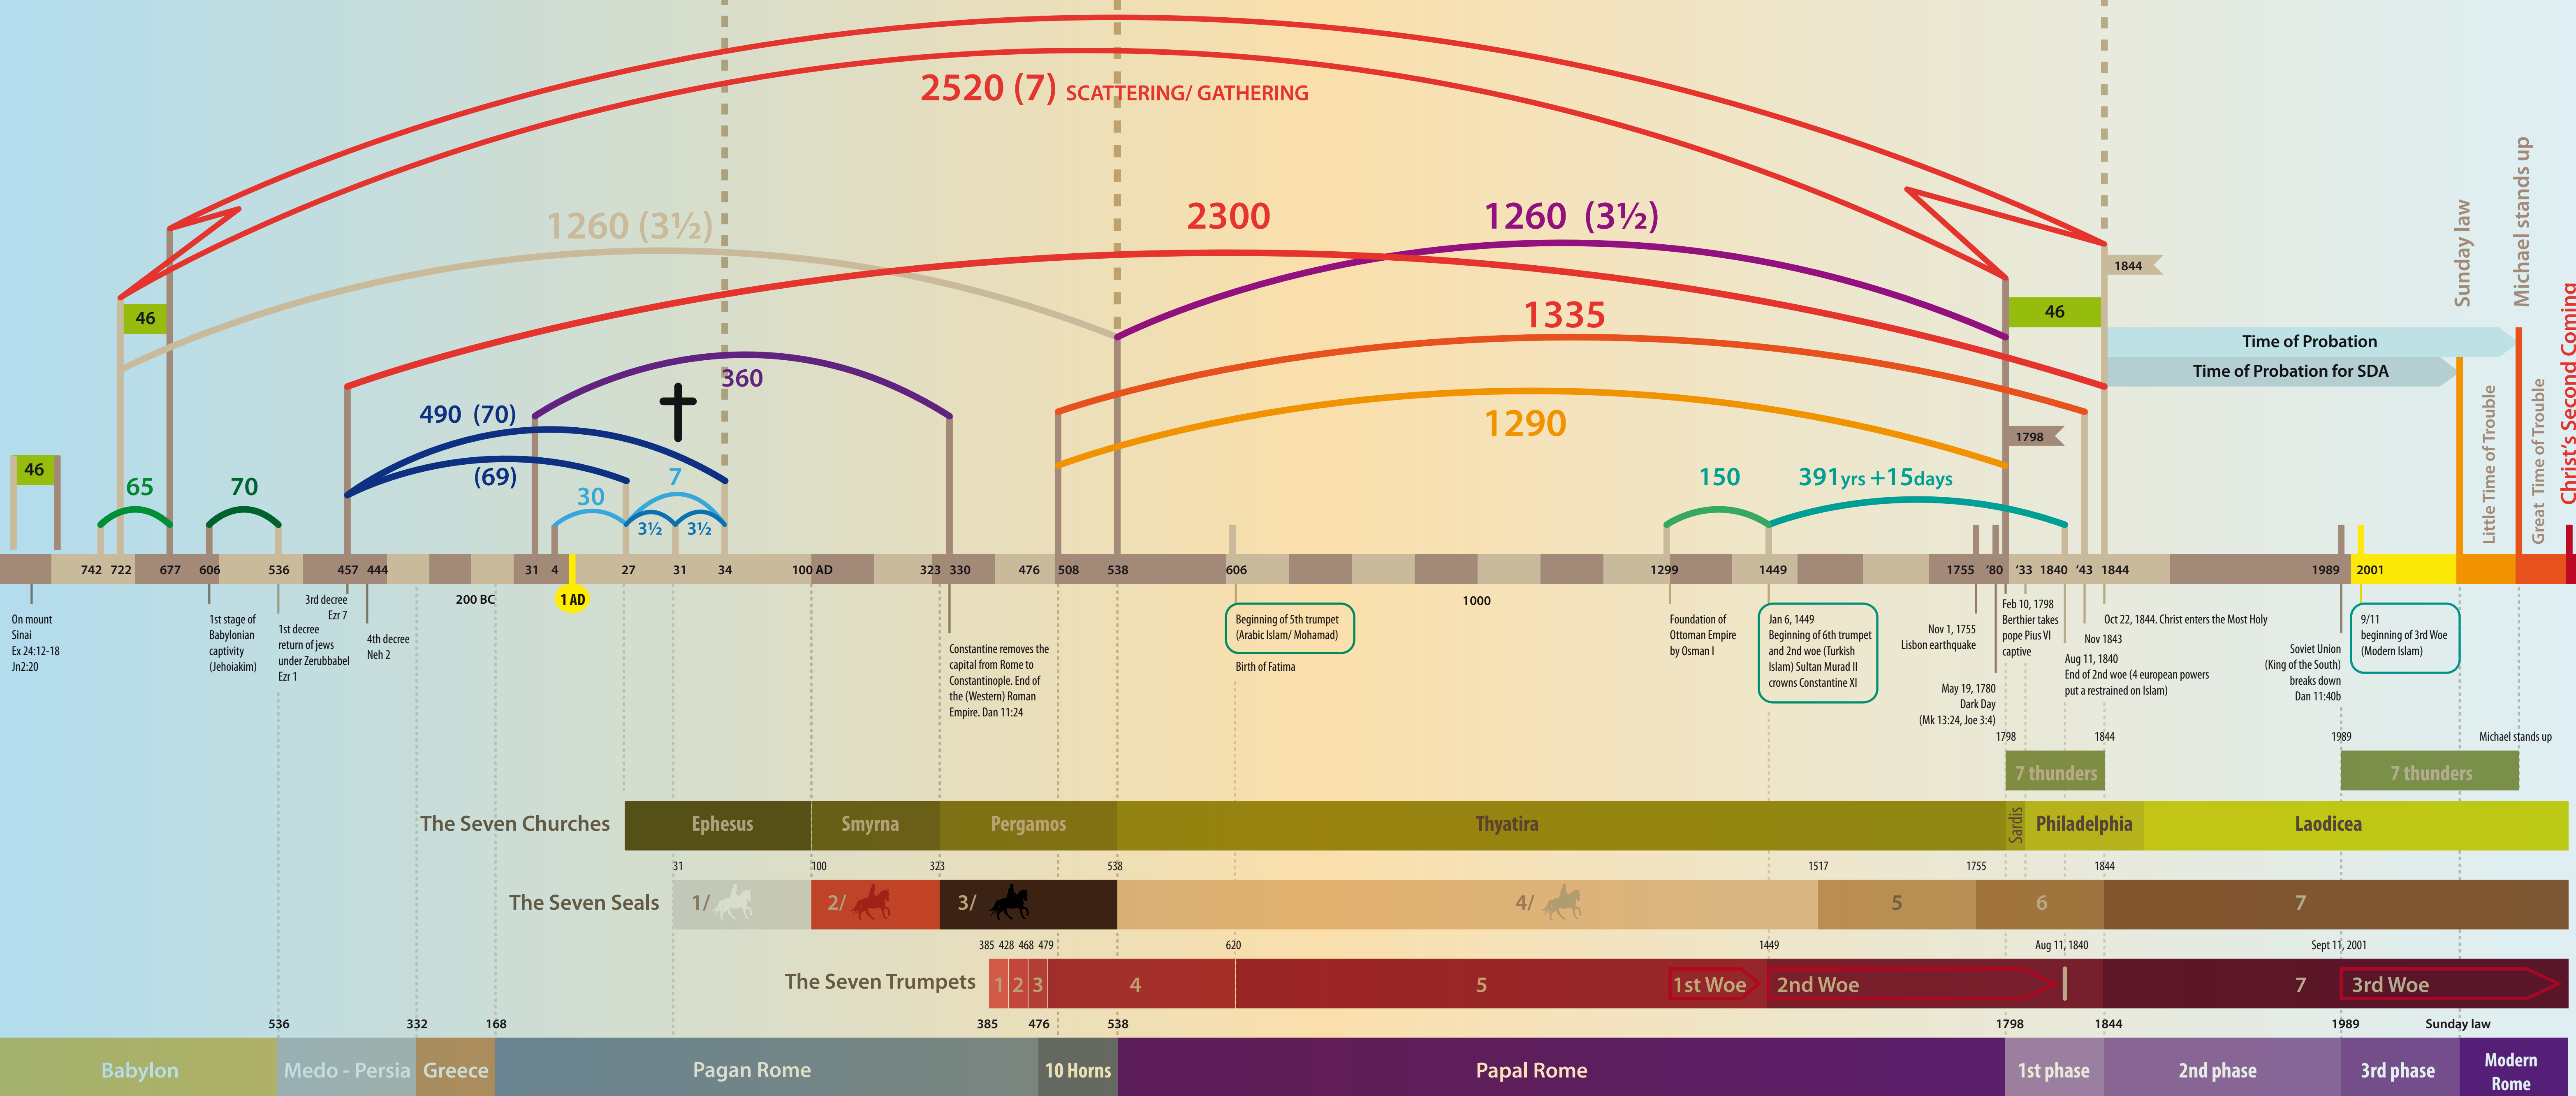

Before the cross prophetic fulfillment literal

After the cross prophetic fulfillment spiritual

No prophetic time

The dispensation of the Daily (Paganism)

The dispensation of the Abomination of Desolation (Papalism)

The dispensation of the False Prophet (Apostate Protestantism)

### The Prophetic Graph

This chart is not finished yet, it is a so called beta-version. Anyhow, we are convinced, that this chart could be already a help for the student of biblical prophecy. We ask for feedback and problem report.